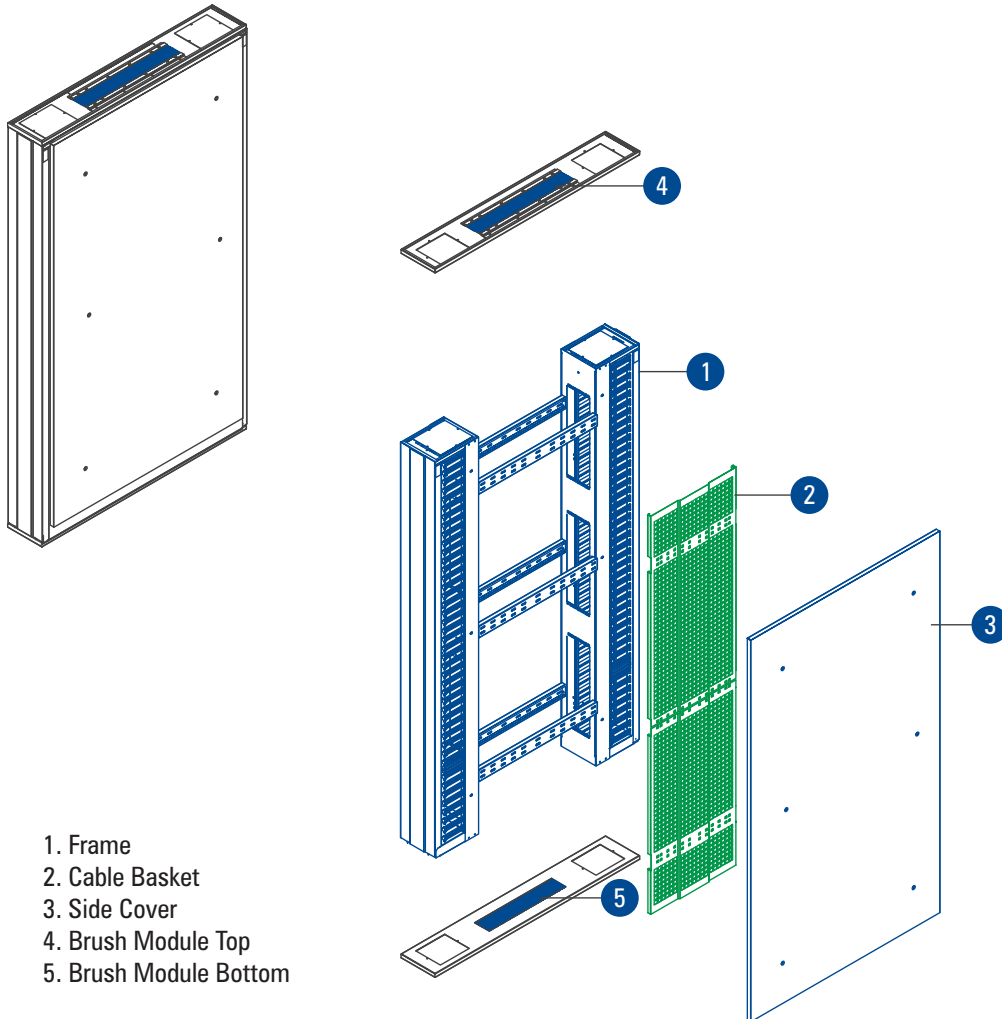

Overview

HDCF Series - Ultra Rigid Enhanced High Density Cable Frame designed to manage High Volume Vertical & Horizontal Cables in data center, generally same can't be managed with 600 Wide Racks. To ease the design of Data center NetRack comes through a break through Innovation which can be Installed in between or end of racks.

Standard configuration will be frame with door on Front and Back with Slam Latch and Lock & Key, equipped semicircular ABS Loops & Spools for cable management.

Available in 42RU ~ 52RU Variants with 1000 & 1200 Depth configurations and 6, 8, 12 Inch Width configurations.

NRSe-600 Wide with HDCF Series Configurator Drawing with Critical Parts

- 1. Rack Frame
- 2. Plinth
- 3. Blank Panel
- 4. Front Air Seal Kit
- 5. Perforated Door / Convex
- 6. Perforated Door / Dual
- 7. Metal Door
- 8. Side Panel / Dual
- 9. Universal Cable Basket
- 10. Power Distribution Unit
- 11. Brush Module Bottom / Top
- 12. Roof Blower (Chimney)
- 13. Brush Module Side Panel
- 14. High Density Cable Frame

High Density Cable Frame Configurator Drawing with Critical Parts

Model Matrix & Dimensions		
Description	Part No	Material
High Density Cable Frame/6"/1000/42U~52U	HDCF-42~52-6-1000	CRCA Steel, Formed & Powder Coated
High Density Cable Frame/8"/1000/42U~52U	HDCF-42~52-8-1000	
High Density Cable Frame/12"/1000/42U~52U	HDCF-42~52-1000	
High Density Cable Frame/15"/1000/42U~52U	HDCF-42~52-15-1000	
High Density Cable Frame/Side Cover/1000/42U~52U	HDCF-SC-1000-42~52	
High Density Cable Frame/6"/1200/42U~52U	HDCF-42~52-6-1200	
High Density Cable Frame/8"/1200/42U~52U	HDCF-42~52-8-1200	
High Density Cable Frame/12"/1200/42U~52U	HDCF-42~52-12-1200	
High Density Cable Frame/15"/1200/42U~52U	HDCF-42~52-15-1200	
High Density Cable Frame/Side Cover/1200/42U~52U	HDCF-SC-1200-42~52	