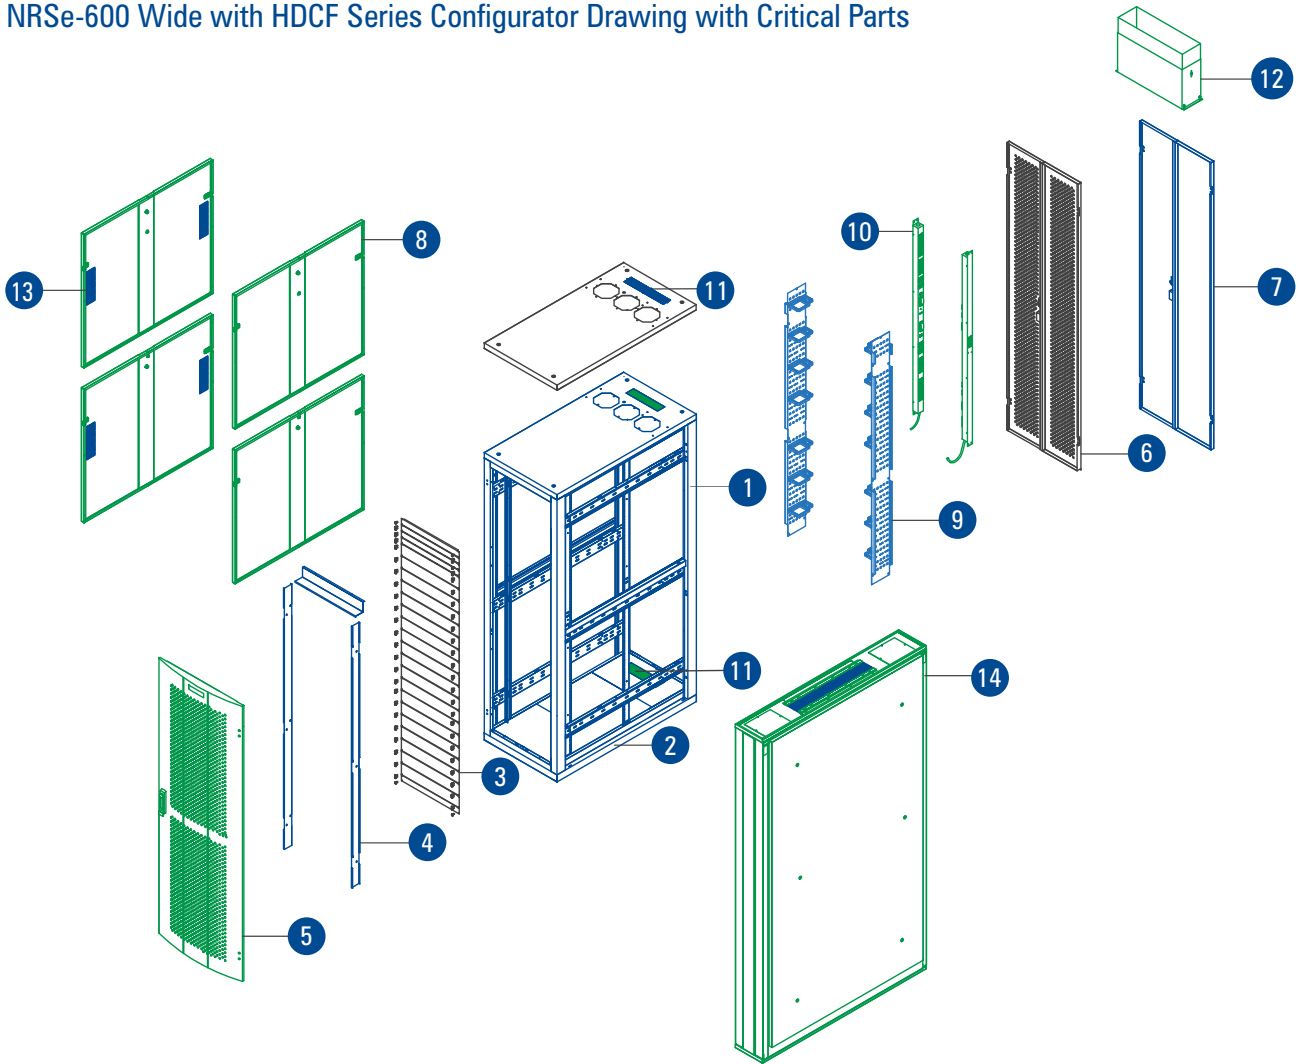

Overview

HDCF Series - Ultra Rigid Enhanced High Density Cable Frame designed to manage High Volume Vertical & Horizontal Cables in data center, generally same can't be managed with 600 Wide Racks. To ease the design of Data center NetRack comes through a break through Innovation which can be Installed in between or end of racks.

The Racks manufactured out of steel sheet punched, formed, welded and powder coated with highest quality standards under stringent ISO 9001 | ISO 14001 | ISO 27001 | ISO 45001 Manufacturing & Quality management system to ensure highest quality product.

Standard configuration will be frame with door on Front and Back with Slam Latch and Lock & Key, equipped semicircular ABS Loops & Spools for cable management.

Available in 42RU ~ 52RU Variants with 1000 & 1200 Depth configurations and 6, 8, 12 Inch Width configurations.

NRSe-600 Wide with HDCF Series Configurator Drawing with Critical Parts

- 1. Rack Frame
- 2. Plinth
- 3. Blank Panel
- 4. Front Air Seal Kit
- 5. Perforated Door / Convex
- 6. Perforated Door / Dual
- 7. Metal Door
- 8. Side Panel / Dual
- 9. Universal Cable Basket
- 10. Power Distribution Unit
- 11. Brush Module Bottom / Top
- 12. Roof Blower (Chimney)
- 13. Brush Module Side Panel
- 14. High Density Cable Frame